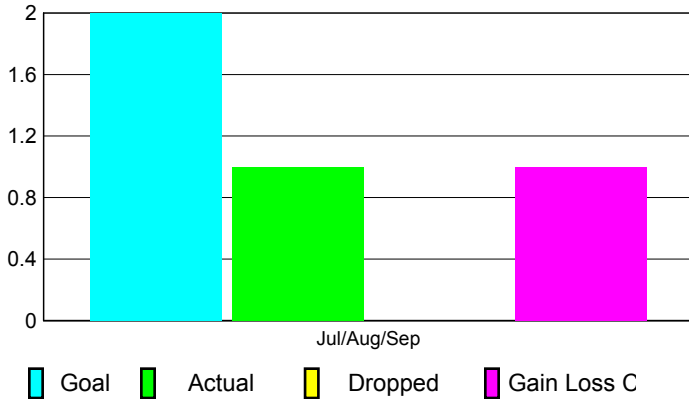

2010-2011 GMT Reports for District (or Undistricted) **District 201V2**

GMT: **Anthony 'Tony' J Benbow**

Location: **AUSTRALIA**

GMT CA: **7**

CLUBS

Club Results
2010-2011

Clubs
2009-2010

Month	New Club Goal	Actual New Clubs	Actual Dropped Clubs	Gain/Loss of Clubs	Gain/Loss of Clubs
Jul/Aug/Sep	2	1	0	1	0
Totals	2	1	0	1	0

Club Results 2010-2011

Goal, New, Dropped, Gain/Loss

Comparison of Club Gain/Loss

Current Year Compared to the Previous Year

YTD Status Quo Clubs 2010-2011

Status Quo Clubs Compared to Status Quo Members

MEMBERSHIP